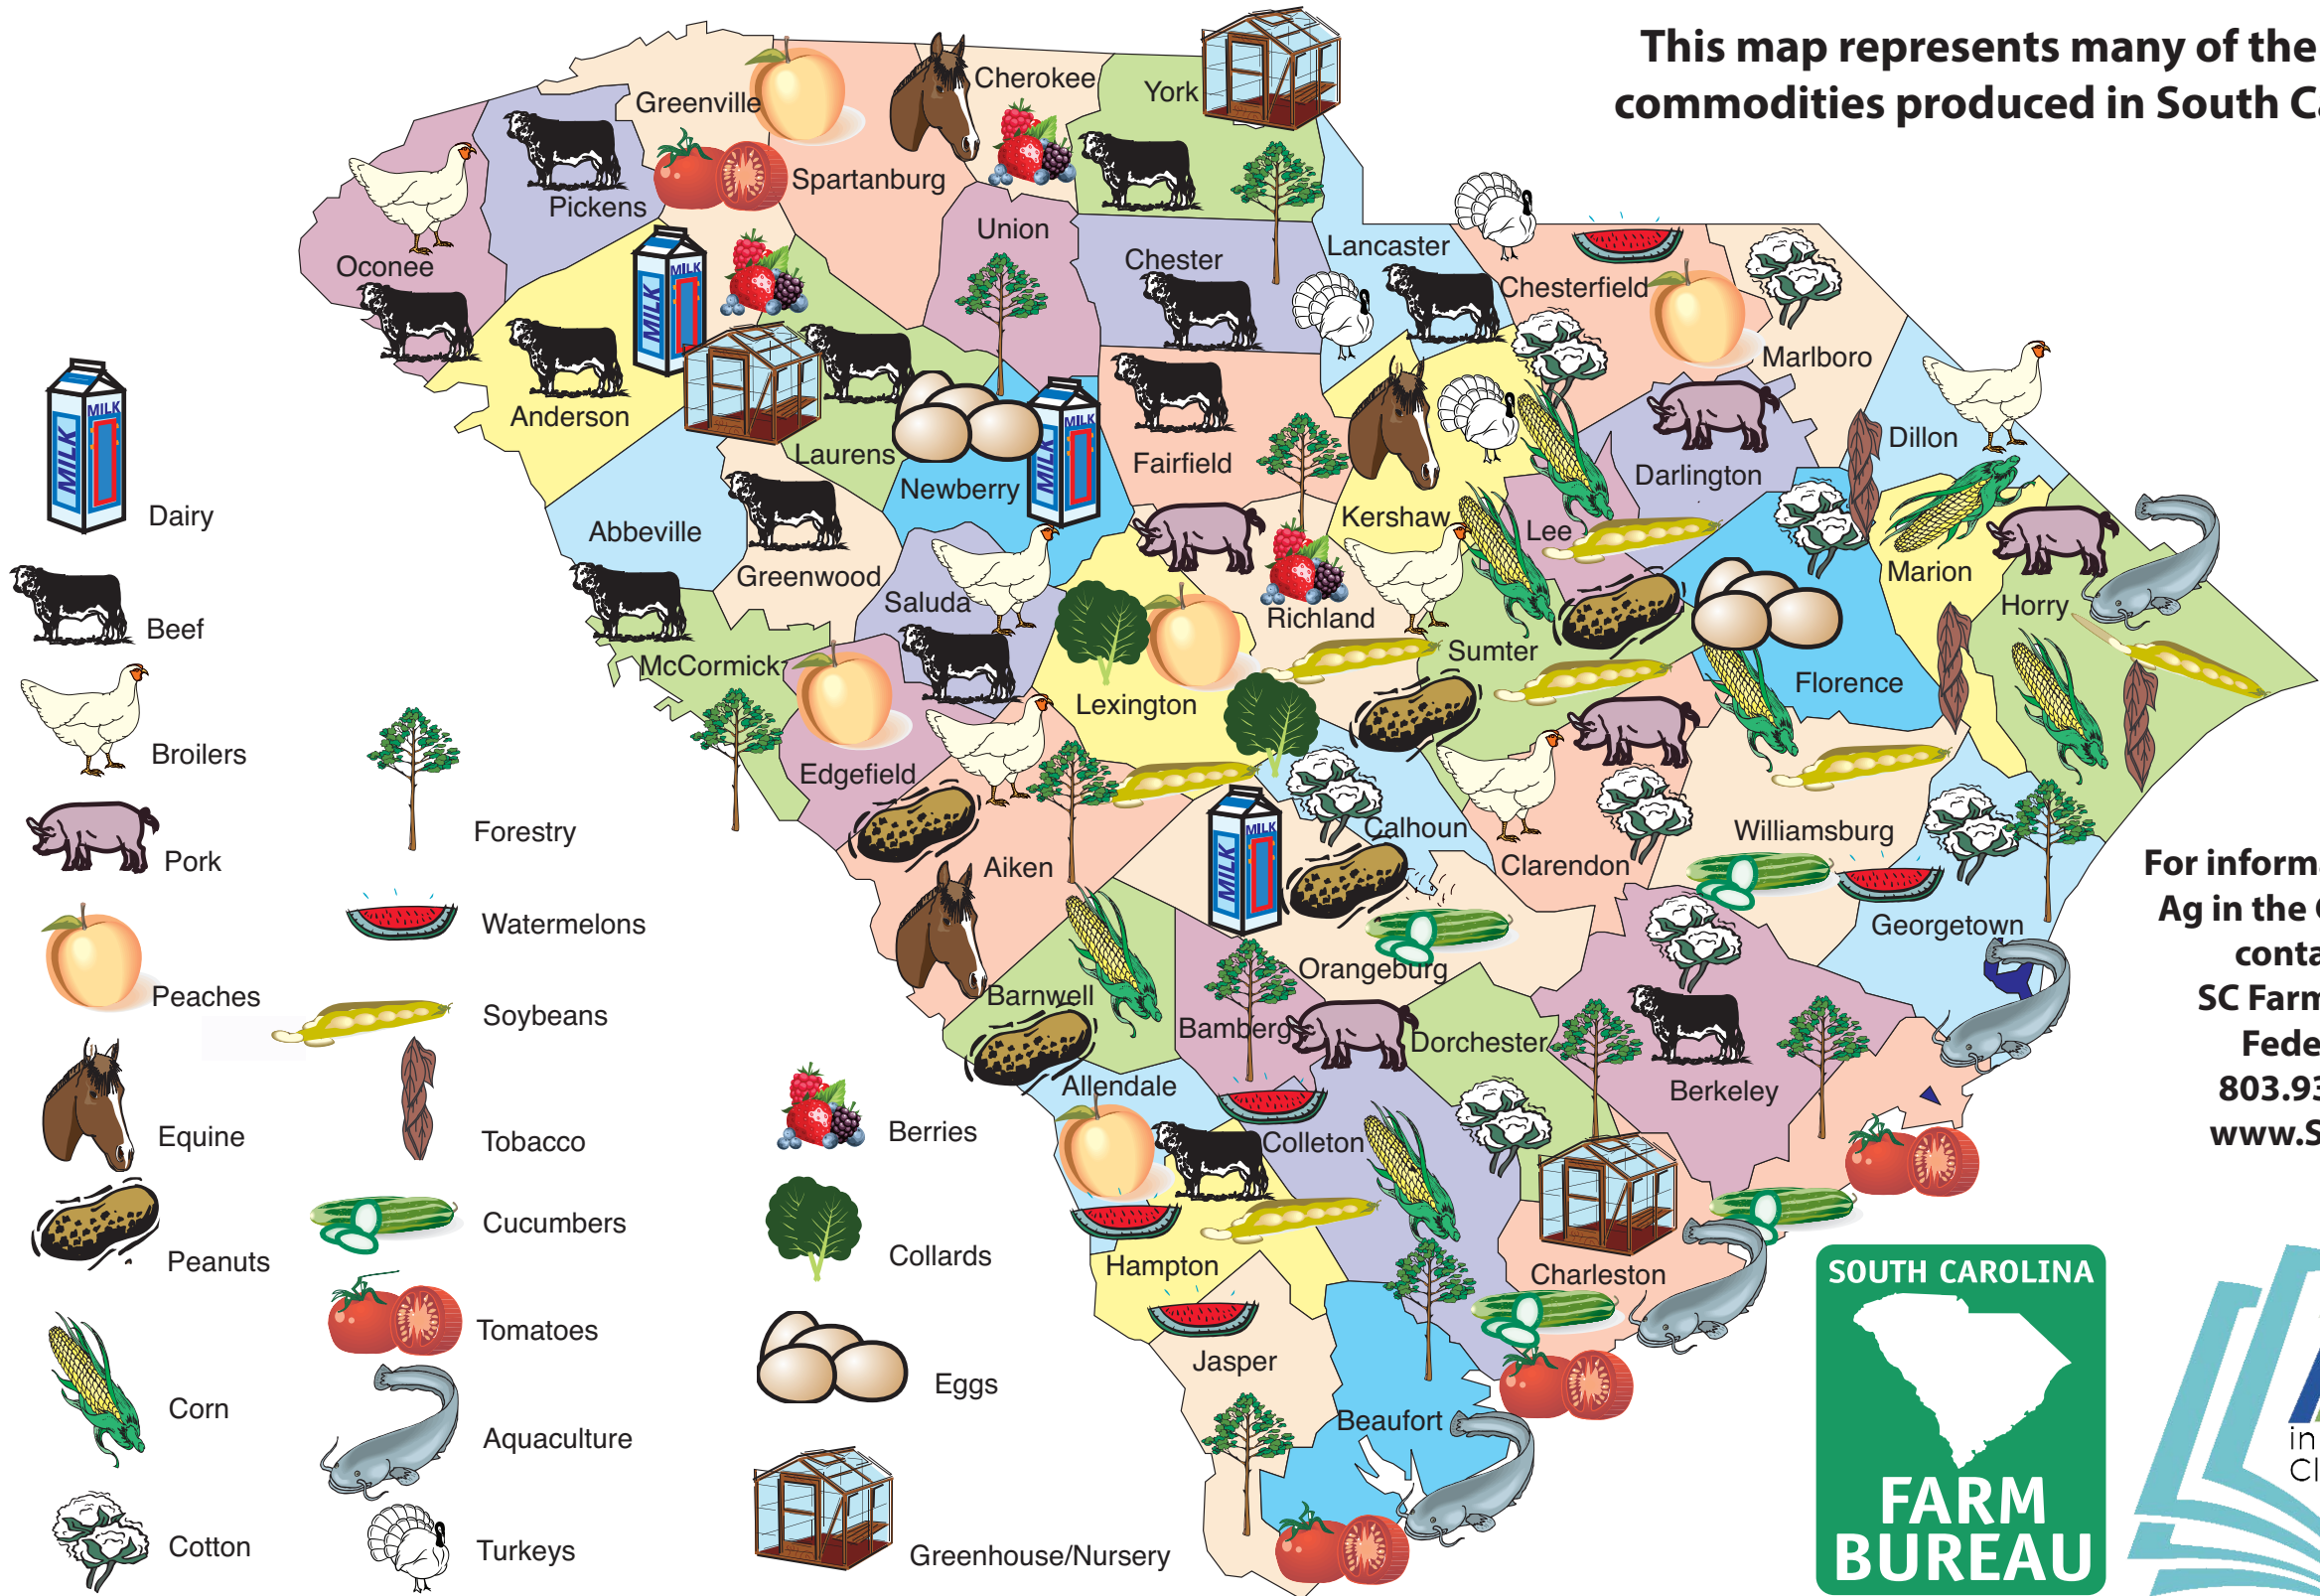

South Carolina Commodities Map

This map represents many of the major commodities produced in South Carolina.

For information about
Ag in the Classroom,
 contact the
**SC Farm Bureau
 Federation**
803.936.4409
www.SCFB.org